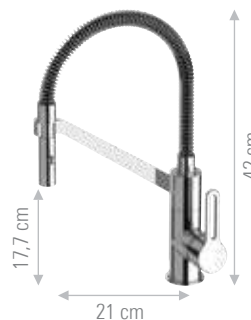

SR233

Miscelatore lavello monocomando con flessibile nero rivestito con molla "fine design" girevole 360°, con doccetta estraibile ed orientabile a due funzioni. Cartuccia Ø 35.

Single-lever mixer with black flexible hose coated with "fine design" spring, swivel 360°, with pull-out and swivelling 2-functions hand shower. Ø 35 mm cartridge.

CR
€ 481,40