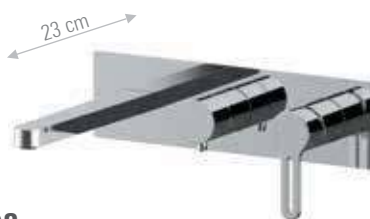

□ □ □ 3 VIE - 3-WAY □ □ □

SR700D3

Set miscelatore a incasso a 3 vie per vasca/doccia su piastra unica rettangolare, include miscelatore monocomando, deviatore a 3 uscite, bocca a muro. Da completare con una seconda e una terza uscita acqua.
3-way built-in mixer set for bathtub/shower on single rectangular plate, including single-lever mixer, 3-way diverter, wall spout. To be completed with second and third water outlets.

CR	FIN A	FIN B
€ 638,40	€ 1.021,50	€ 1.276,80