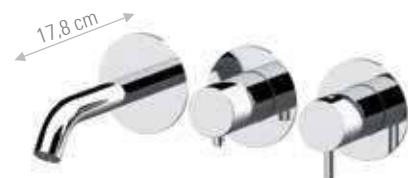

TK700D3P

Set miscelatore a incasso a 3 vie per vasca/doccia su 3 piastre tonde separate (piastre separate e parte a incasso unica), composto da: miscelatore monocomando con deviatore a 3 uscite, bocca a muro. Da completare con una seconda e una terza uscita acqua.
3-way built-in mixer set for bathtub/shower on 3 separate round plates (separate plates, one single built-in part), including: single-lever mixer with 3-way diverter, wall spout. To be completed with second and third water outlets.

CR	FIN A	FIN B
€ 630,70	€ 1.009,20	€ 1.261,40