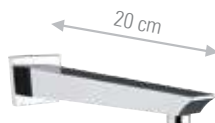

CR	FIN A	FIN B
€ 501,20	€ 802,00	€ 1.002,40

BOCCHIE - SPOUTS

**DC4704**

Bocca incasso a cascata.  
Built-in spout with waterfall.

CR	FIN A	FIN B
€ 670,70	€ 1.073,20	€ 1.341,40

**DV4704**

Bocca incasso 20 cm.  
Built-in spout 20 cm.