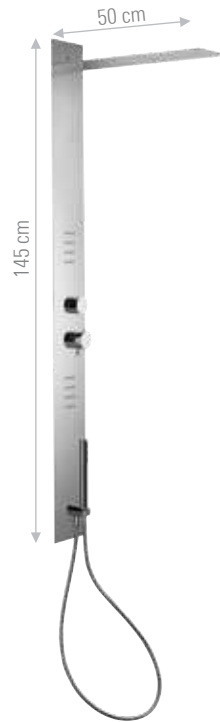

A243TCM15J

Pannello doccia ad incasso termostatico, monocomando con deviatore a 3 vie, in acciaio INOX lucidato a specchio, getto a pioggia anti-calcare, body jets anti-calcare, doccetta anti-calcare in ABS cromato, flessibile in PVC da 150 cm.
Stainless steel mirror polished wall mounted thermostatic shower panel, single lever with 3 ways diverter, rain jet with anti-limestone system, anti-limestone system body jets, c.p. ABS hand shower with anti-limestone system, PVC flexible hose 150 cm.

CR
€ 2.389,40