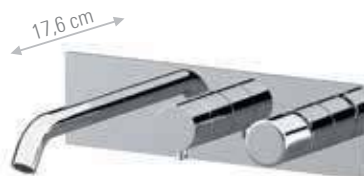

□ □ □ 2 VIE - 2-WAY □ □ □

TG700D2Q

Set miscelatore a incasso a 2 vie per vasca/doccia su piastra unica rettangolare, include miscelatore monocomando, deviatore a 2 uscite, bocca a muro. Da completare con una seconda uscita acqua.
2-way built-in mixer set for bathtub / shower on single rectangular plate, including single-lever mixer, 2-way diverter, wall spout. To be completed with a second water outlet.

TG	CR € 627,30	FIN A € 1.003,70	FIN B € 1.254,60
TR-TC	CR € 657,30	FIN A € 1.051,70	FIN B € 1.314,60