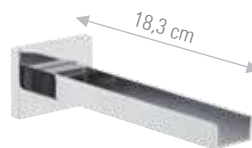

CR  
€ 229,80

**CW4704**

Bocca incasso a cascata.  
*Waterfall built-in spout.*

CR  
€ 248,00

**C4705Q**

Bocca bordo vasca a cascata.  
*Waterfall built-in spout.*

CR  
€ 884,40

**F4705Q**