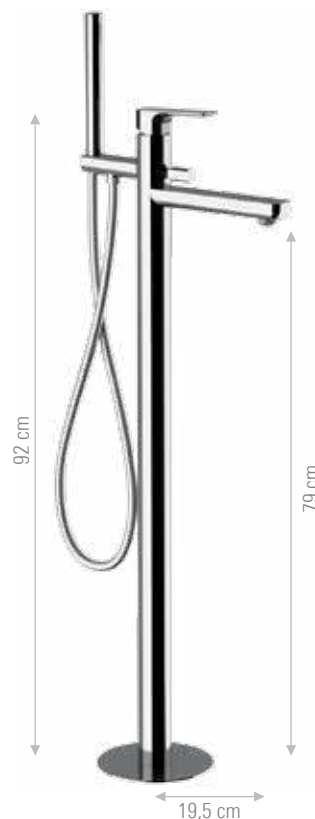

TA600H

Miscelatore vasca esterno con deviatore integrato, senza kit doccia.
Exposed bath mixer with integrated diverter, without shower kit.

CR	FIN A	FIN B
€ 233,90	€ 374,30	€ 467,80

TA631

Monocomando doccia esterno, senza kit doccia.
Exposed shower mixer, without shower kit.

CR	FIN A	FIN B
€ 151,50	€ 242,40	€ 303,00

TA678

Miscelatore vasca da pavimento con deviatore e kit doccia.
Free standing bath mixer floor mounting with diverter and shower kit.

CR	FIN A	FIN B
€ 1.315,20	€ 2.104,40	€ 2.630,40

DOCCETTA IN FINITURA
FINISH HAND SHOWER

Il modello della doccetta inclusa nel kit può variare in base alla finitura scelta.
The model of the hand shower included in the kit may vary according to the chosen finish.

CR	FIN A						FIN B				
CR	15	14	NP	63	OIL	64	DO	DP	FZ	CF	RP
Doccetta abs, 4 funzioni. ABS hand shower, 4-function.			Doccetta minimale in ottone, 1 funzioni. Minimal brass hand shower, 1-function.