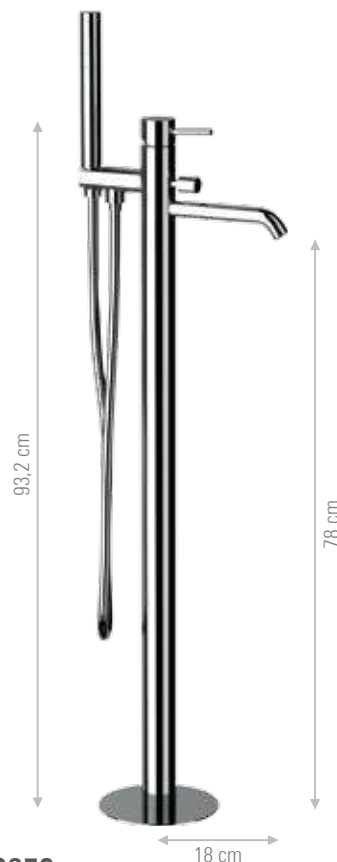

SG678

Miscelatore vasca da pavimento con deviatore e kit doccia.
Free standing bath mixer floor mounting with diverter and shower kit.

CR	FIN A	FIN B
€ 1.262,20	€ 2.019,60	€ 2.524,40