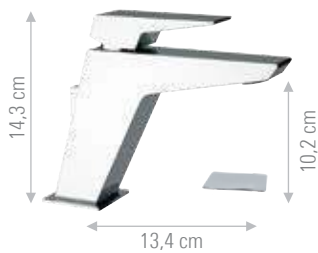

LAVABI - WASHBASIN MIXERS

SP605

Monocomando lavabo, con scarico.
Single-lever basin mixer, with pop-up waste.

CR	FIN A	FIN B
€ 282,50	€ 452,00	€ 565,00
ELEGANCE - SENSE		
€ 762,80