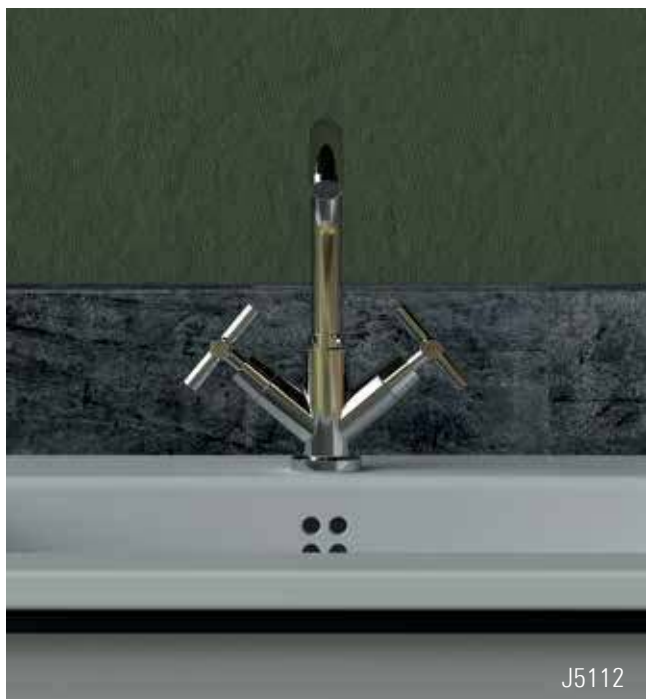

J5112

JAX è una collezione di rubinetteria bicomando dal design stilizzato e minimale. L'eleganza e la semplicità della maniglia a croce rende questa collezione molto versatile: nelle versioni cromate e dorate si combina perfettamente ad ambienti classici, mentre negli altri colori di finitura può caratterizzare ambientazioni dallo stile più moderno o industrial.

.....
CARATTERISTICHE TECNICHE:

La serie è dotata di vitone ceramico,
prodotto da S.T.S.R. - Studio Tecnico Sviluppo e Ricerche
www.stsr.it

JAX is a collection of dual lever faucets with a stylized and minimal design. The elegance and simplicity of the cross handle makes this collection very versatile: its chromed and golden versions perfectly match classic interiors, while the other finishing colours can feature all the interiors with a modern or industrial style.

.....
TECHNICAL FEATURES:

*The series is equipped with ceramic headvalve,
produced by S.T.S.R. - Research Development Technical Office www.stsr.it*