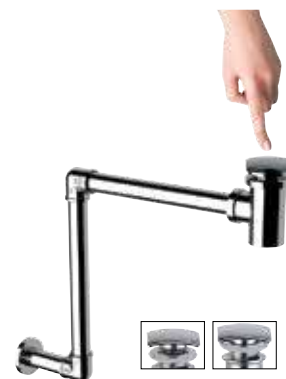

A787114

Sifone salvaspazio con piletta click-clack incorporata, quadrata, cromato. Con troppo pieno.
Space-saving siphon with click-clack built-in drain, squared, chrome. With overflow.

CR	FIN A	FIN B
€ 237,90	€ 380,70	€ 475,80

A786114

Sifone salvaspazio con piletta click-clack incorporata, rotondo, cromato. Senza troppo pieno.
Space-saving siphon with click-clack built-in drain, round, chrome. Without overflow.

CR	FIN A	FIN B
€ 230,70	€ 369,20	€ 461,40

A788114

Sifone salvaspazio con piletta click-clack incorporata, quadrata, cromato. Senza troppo pieno.
Space-saving siphon with click-clack built-in drain, squared, chrome. Without overflow.

CR	FIN A	FIN B
€ 237,90	€ 380,70	€ 475,80