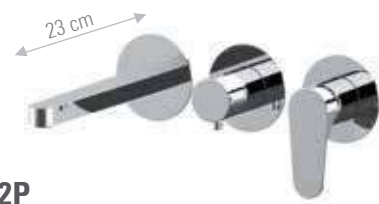

OM700D2P

Set miscelatore a incasso a 2 vie per vasca/doccia su 3 piastre tonde separate (piastre separate e incasso unico), include: miscelatore monocomando, deviatore a 2 uscite, bocca a muro. Da completare con una seconda uscita.
2-way built-in mixer set for bathtub / shower on 3 separate round plates (separate plates, one single built-in part), including: single-lever mixer, 2-way diverter, wall spout. To be completed with a second water outlet.

CR	FIN A	FIN B
€ 608,40	€ 973,50	€ 1.216,80