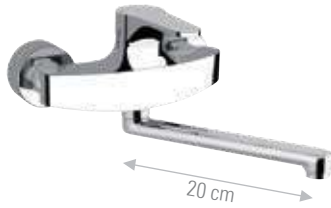

CUCINA - KITCHEN

OME609TLT6

Miscelatore lavello a muro con canna girevole.
Wall-mounted single-lever sink mixer with movable spout.

CR	FIN A	FIN B
€ 140,40	€ 224,70	€ 280,80