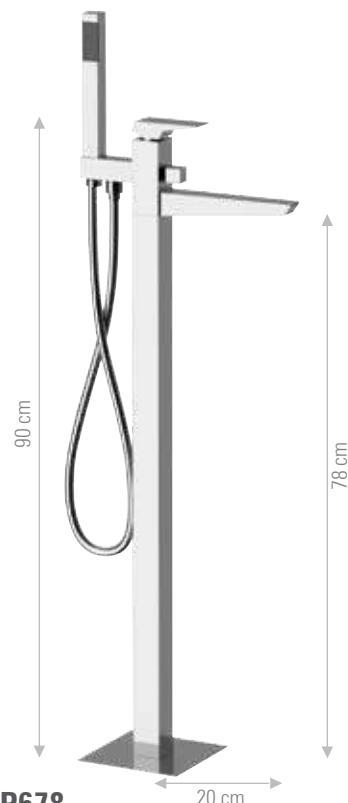

SP678

Miscelatore vasca da pavimento con deviatore e kit doccia.
Free standing bath mixer floor mounting with diverter and shower kit.

CR	FIN A	FIN B
€ 1.503,80	€ 2.406,10	€ 3.007,60
ELEGANCE - SENSE		
€ 4.060,30