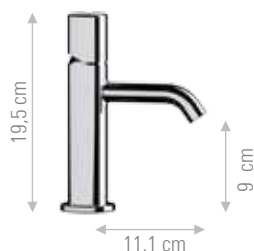

TG606N

Monocomando lavabo, senza scarico e senza foro sul corpo.
Single-lever basin mixer, without waste and without body hole.

TG	CR	FIN A	FIN B
€ 187,10	€ 299,40	€ 374,20	
TR-TC	CR	FIN A	FIN B
€ 217,10	€ 347,40	€ 434,20