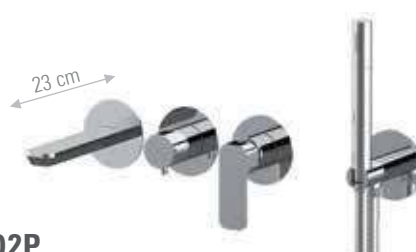

TA710D2P

Set a incasso a 2 vie per vasca su piastre tonde separate (3 piastre separate e incasso unico), include: miscelatore monocomando con deviatore a 2 uscite, bocca a muro; set doccia su piastra tonda con presa acqua, supporto, doccetta e flessibile 150cm.
2-way built-in set for bathtub on separate round plates (3 separate plates, one single built-in part), including: single-lever mixer, 2-way diverter, wall spout; Shower set on round plate with water connection, holder, hand shower and 150cm flexible hose.

CR	FIN A	FIN B
€ 744,90	€ 1.191,90	€ 1.489,80