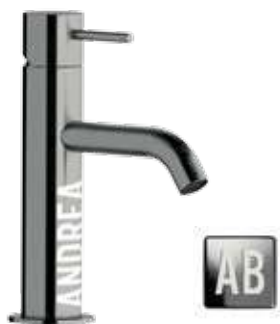

TOKYO
YOU AND ME

YX97

Base Nichel Spazzolato / Decoro Nichel Lucido
Brushed Nickel base / Shiny Nickel decor