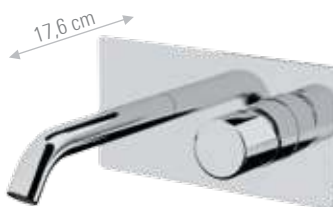

TG632

Miscelatore monocomando a incasso per lavabo, con piastra rettangolare.
Single-lever built-in basin mixer, with rectangular wall flange.

TG	CR	FIN A	FIN B
€ 352,30	€ 563,70	€ 704,60	
TR-TC	CR	FIN A	FIN B
€ 382,30	€ 611,70	€ 764,60