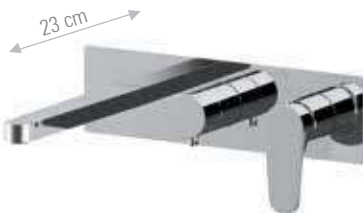

□ □ □ 3 VIE - 3-WAY □ □ □

OM700D3

Set miscelatore a incasso a 3 vie per vasca/doccia su piastra unica rettangolare, include miscelatore monocomando, deviatore a 3 uscite, bocca a muro. Da completare con una seconda e una terza uscita acqua.
3-way built-in mixer set for bathtub/shower on single rectangular plate, including single-lever mixer, 3-way diverter, wall spout. To be completed with second and third water outlets.

CR	FIN A	FIN B
€ 633,40	€ 1.013,50	€ 1.266,80