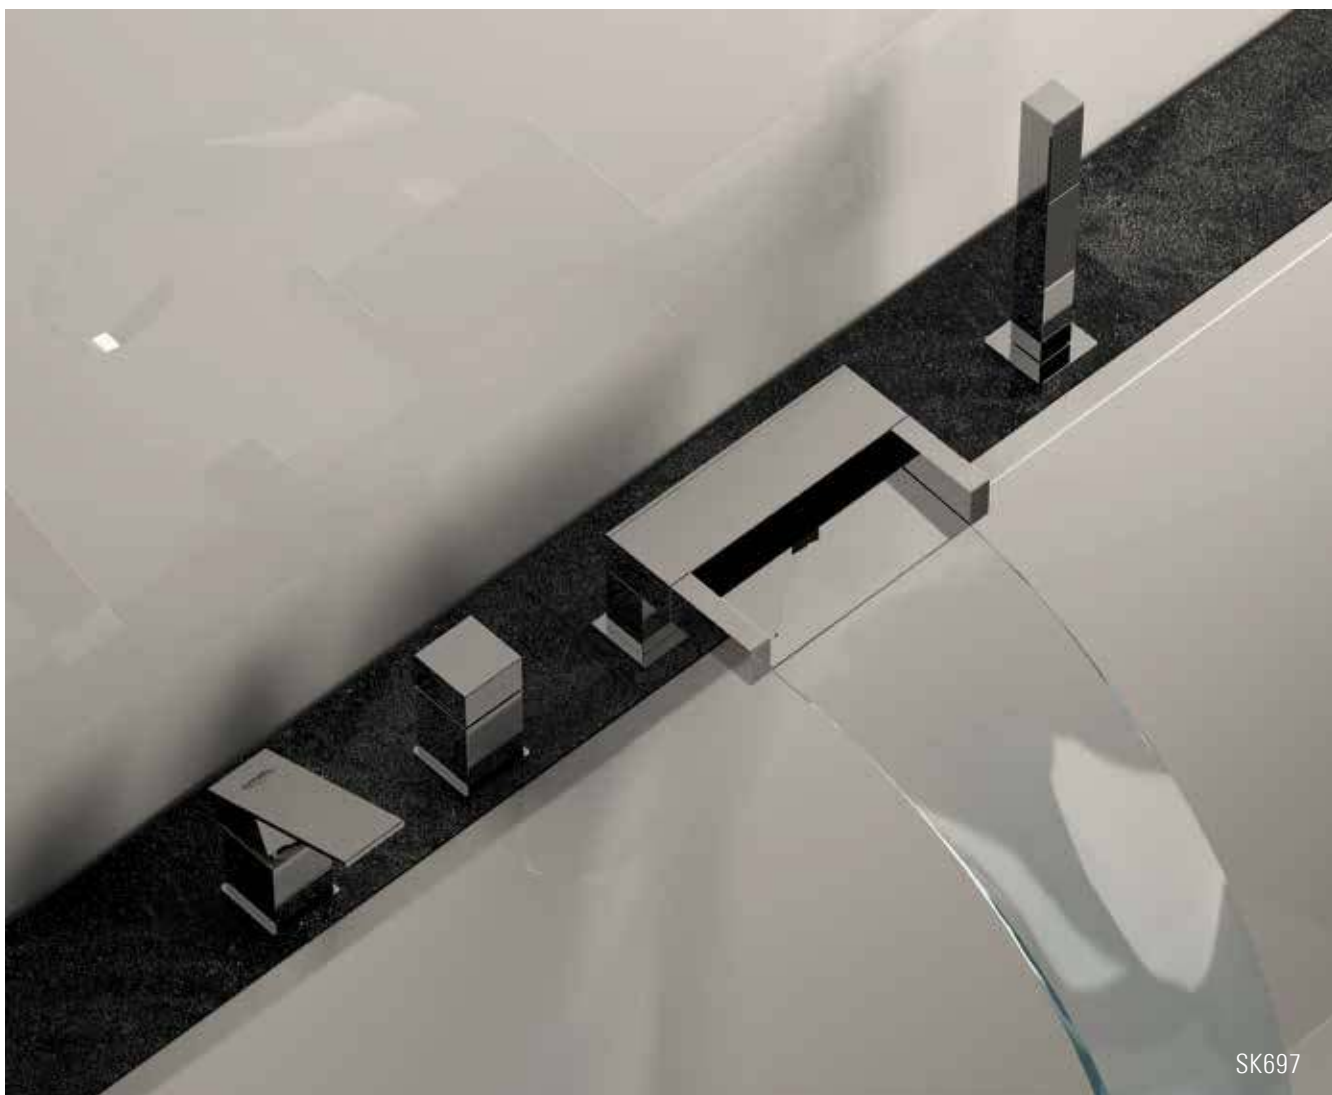

SK632

SK697

AMBITION

TRILOGY

TIARA

TOKYO

SKYLINE

FUSION

DIVA

SPEED

SWING

JAX