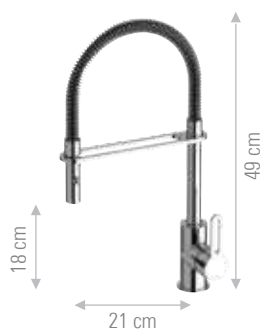

CR  
 € 341,80

ACQUA DEPURATA  
PURIFIED WATER

ESTRAIBILI  
PULL-OUT

DESIGN

**GOURMET**

TOUCH-ME

CONTEMPORARY

SR241