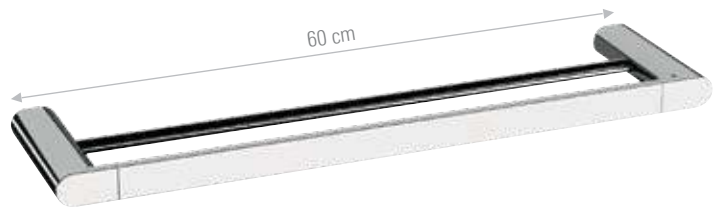

VGPS978

Portasalviette doppio in ottone cromato.
Cp brass double towel holder.

CR	FIN A	FIN B
€ 97,10	€ 155,40	€ 194,20