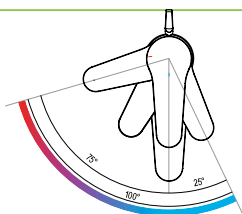

PROGRAMMA GREEN GREEN PROGRAM

Le collezioni di rubinetteria del programma GREEN di Daniel Rubinetterie includono una serie di tecnologie e funzioni dedicate al risparmio idrico ed energetico.

Grazie alla combinazione di queste tecnologie è possibile generare un'effettiva riduzione dei consumi con un impatto positivo sia economico che ambientale.

The faucet collections of the GREEN program by Daniel Rubinetterie include a series of technologies and features dedicated to saving water and energy.

Thanks to the combination of these technologies, it is possible to generate an effective reduction in consumption with a positive economic and environmental impact.

STANDARD

CARTUCCIA ENERGY SAVING
ENERGY SAVING CARTRIDGE

AERATORE WATER SAVING
WATER SAVING AERATOR

Funzioni di risparmio disponibili di serie sui miscelatori delle collezioni di rubinetteria GREEN.

Saving features available as standard on the mixers of GREEN faucet collections.

COD. A803
STANDARD
6 L/min

OPTIONS:

3 L/MIN
4 L/MIN
8 L/MIN

OPTIONAL

ANELLO ANTISCALDING
ANTISCALDING RING

LEVA WATER SAVING DYNAMIC
WATER SAVING DYNAMIC LEVER

Funzioni di risparmio aggiuntive disponibili su richiesta. Combinabili con le tecnologie standard.

Additional savings features available on request. Can be combined with standard technologies.