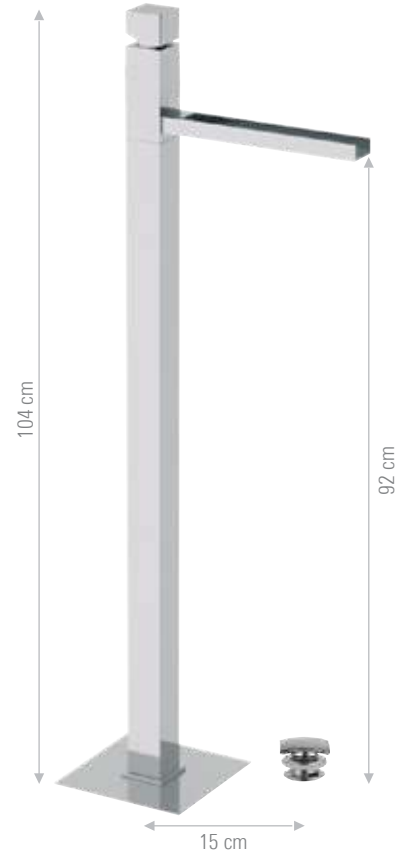

CW688
Miscelatore monocomando lavabo da pavimento con click-clack e troppo pieno.
Single-lever mixer floor mounting with click-clack and overflow.

CR
€ 1.425,10