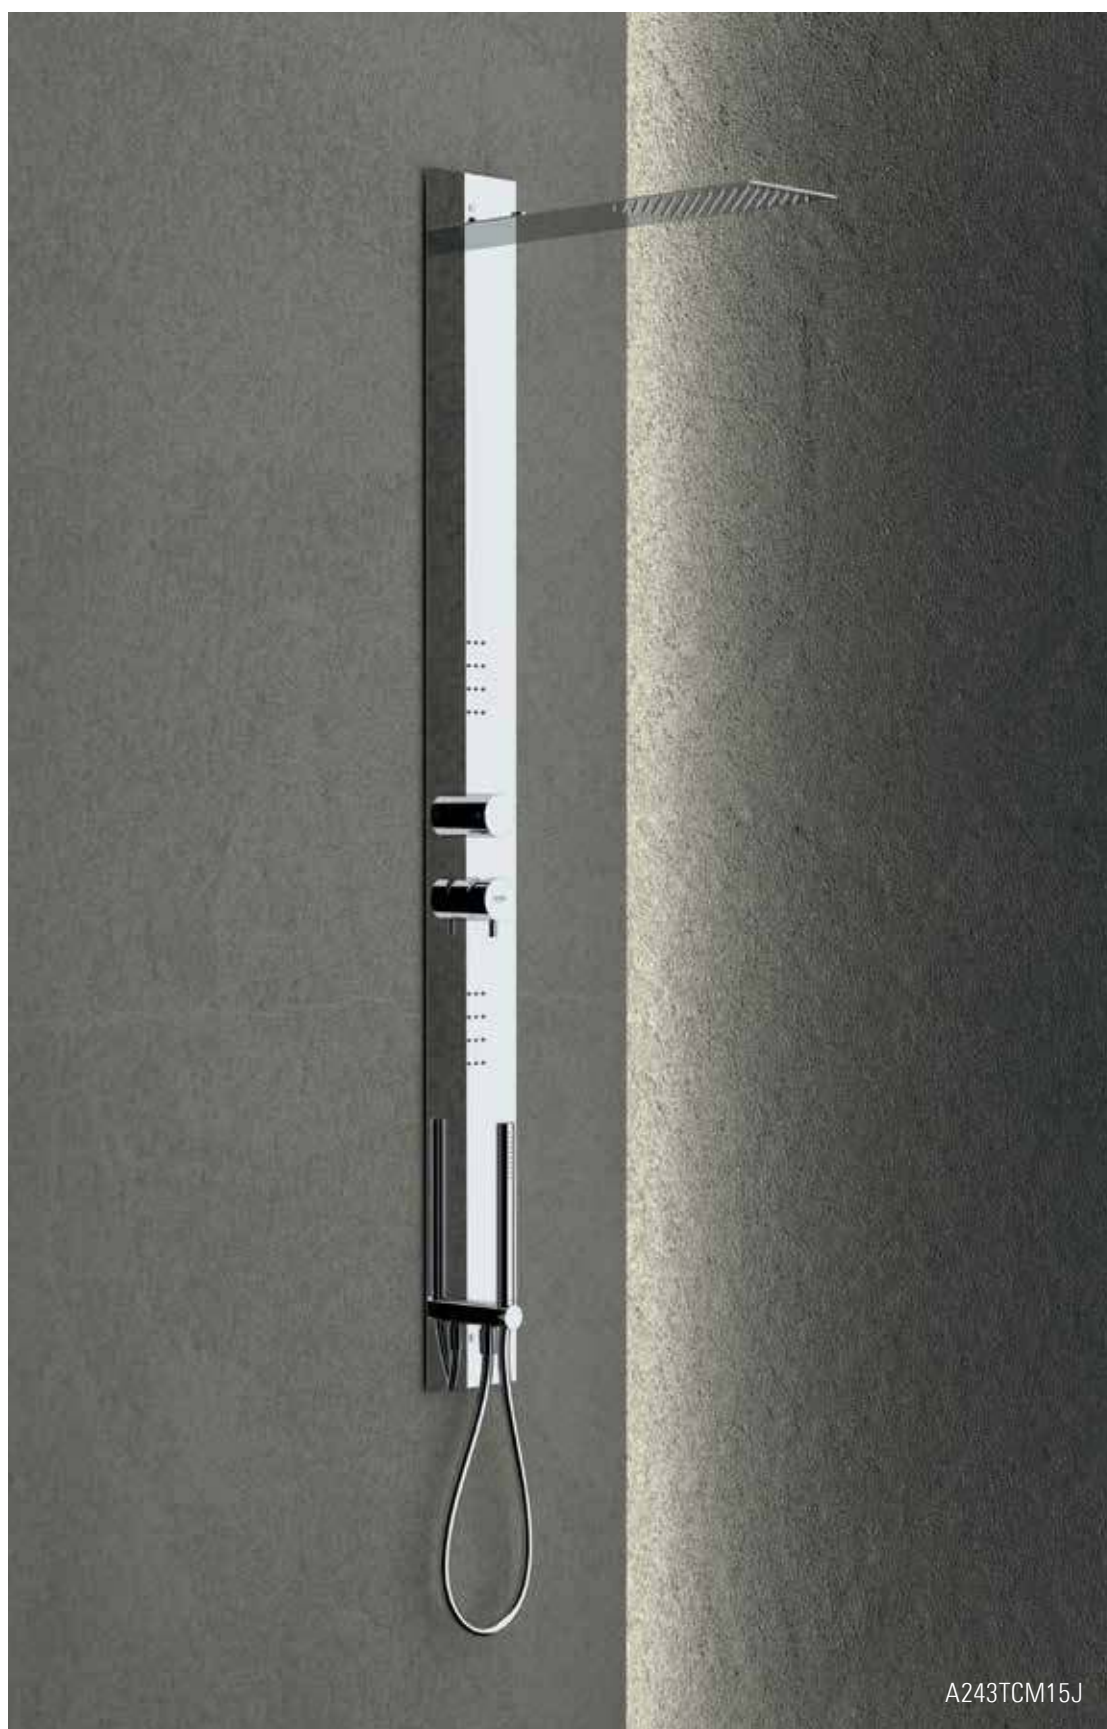

A243TCM15J