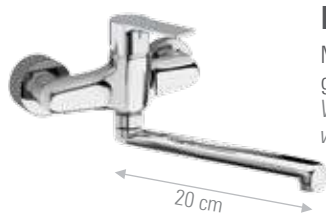

RX609T

Miscelatoreavello a muro con canna girevole.

Wall-mounted single-lever sink mixer with swivel spout.

CR	FIN A	FIN B
€ 134,10	€ 214,60	€ 268,20