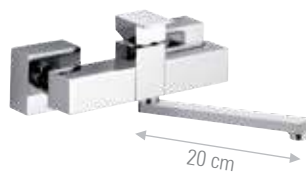

SK609

Miscelatoreavello a muro con canna girevole.

Wall-mounted single-lever sink mixer with swivel spout.

CR	FIN A	FIN B
€ 353,40	€ 565,50	€ 706,80