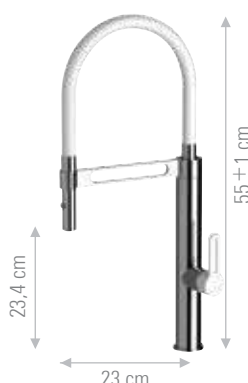

SR216

Miscelatore lavello con flessibile rivestito in tubo gomma soft-touch bianco opaco, maniglia verniciata bianca opaca. Doccetta sganciabile a 2 funzioni.

Sink mixer with flexible hose coated in soft-touch matte white rubber pipe, matt white painted handle. 2-function detachable sprayer.

CR
€ 629,00