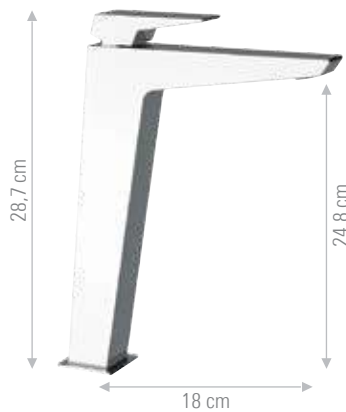

SP607B

Monocomando lavabo alto, senza scarico click-clack.
High basin mixer, without click-clack waste.

CR	FIN A	FIN B
€ 337,50	€ 540,00	€ 675,00
ELEGANCE - SENSE		
€ 911,30