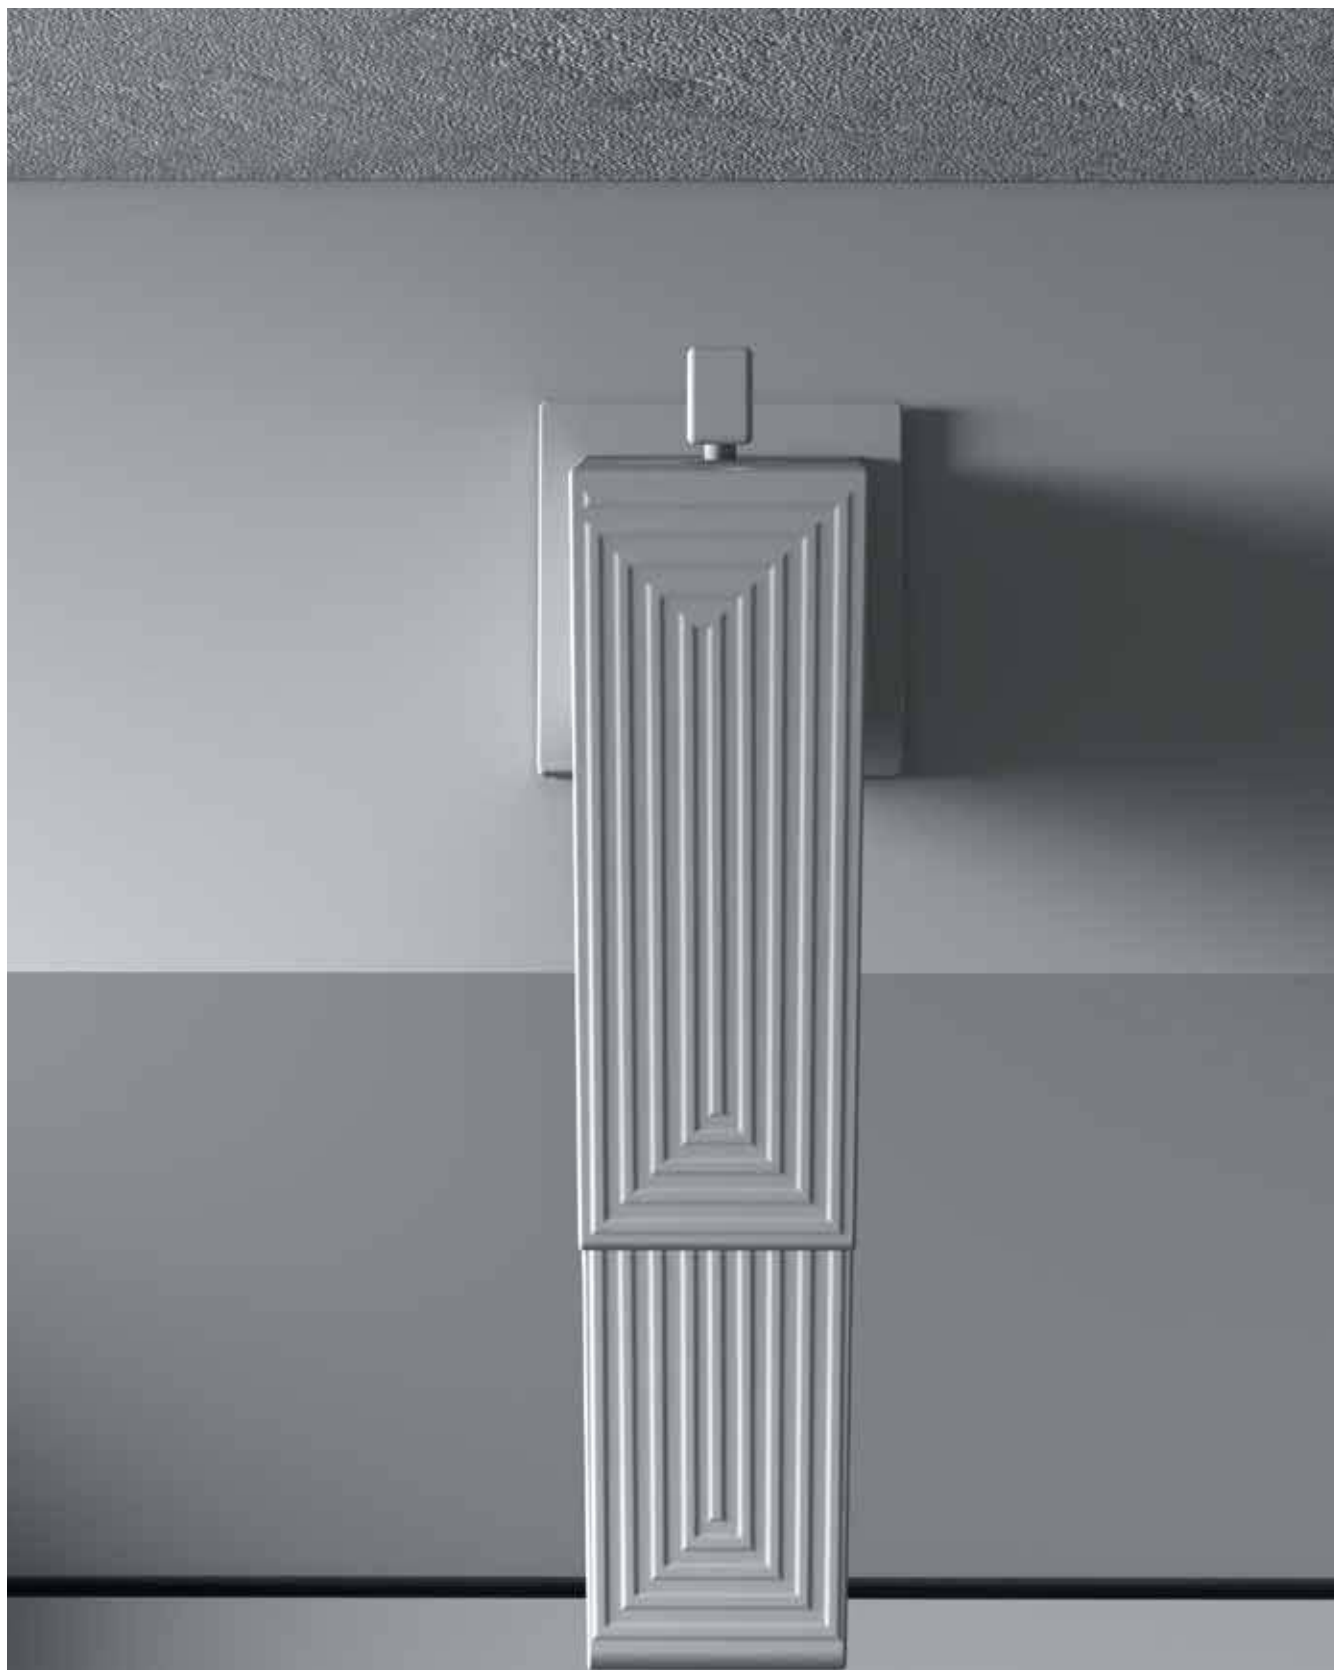

DEKORA **SENSE** DESIGN

YE14

DECORO ELEGANCE SENSE BIANCO OPACO
MATT WHITE ELEGANCE SENSE DECORATION

SP605YE14

AMBITION

TRILOGY

TIARA

TOKYO

SKYLINE

FUSION

DIVA

SPEED

SWING

JAX