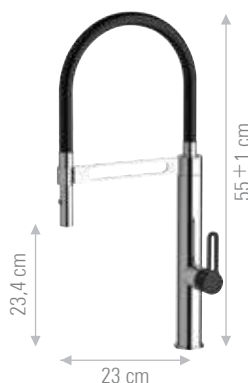

SR212

Miscelatore lavello con flessibile rivestito in tubo gomma soft-touch nero opaco, maniglia verniciata nera opaca. Doccetta sganciabile a 2 funzioni.

Sink mixer with flexible hose coated in soft-touch matte black rubber pipe, matt black painted handle. 2-function detachable sprayer.

CR
€ 629,00