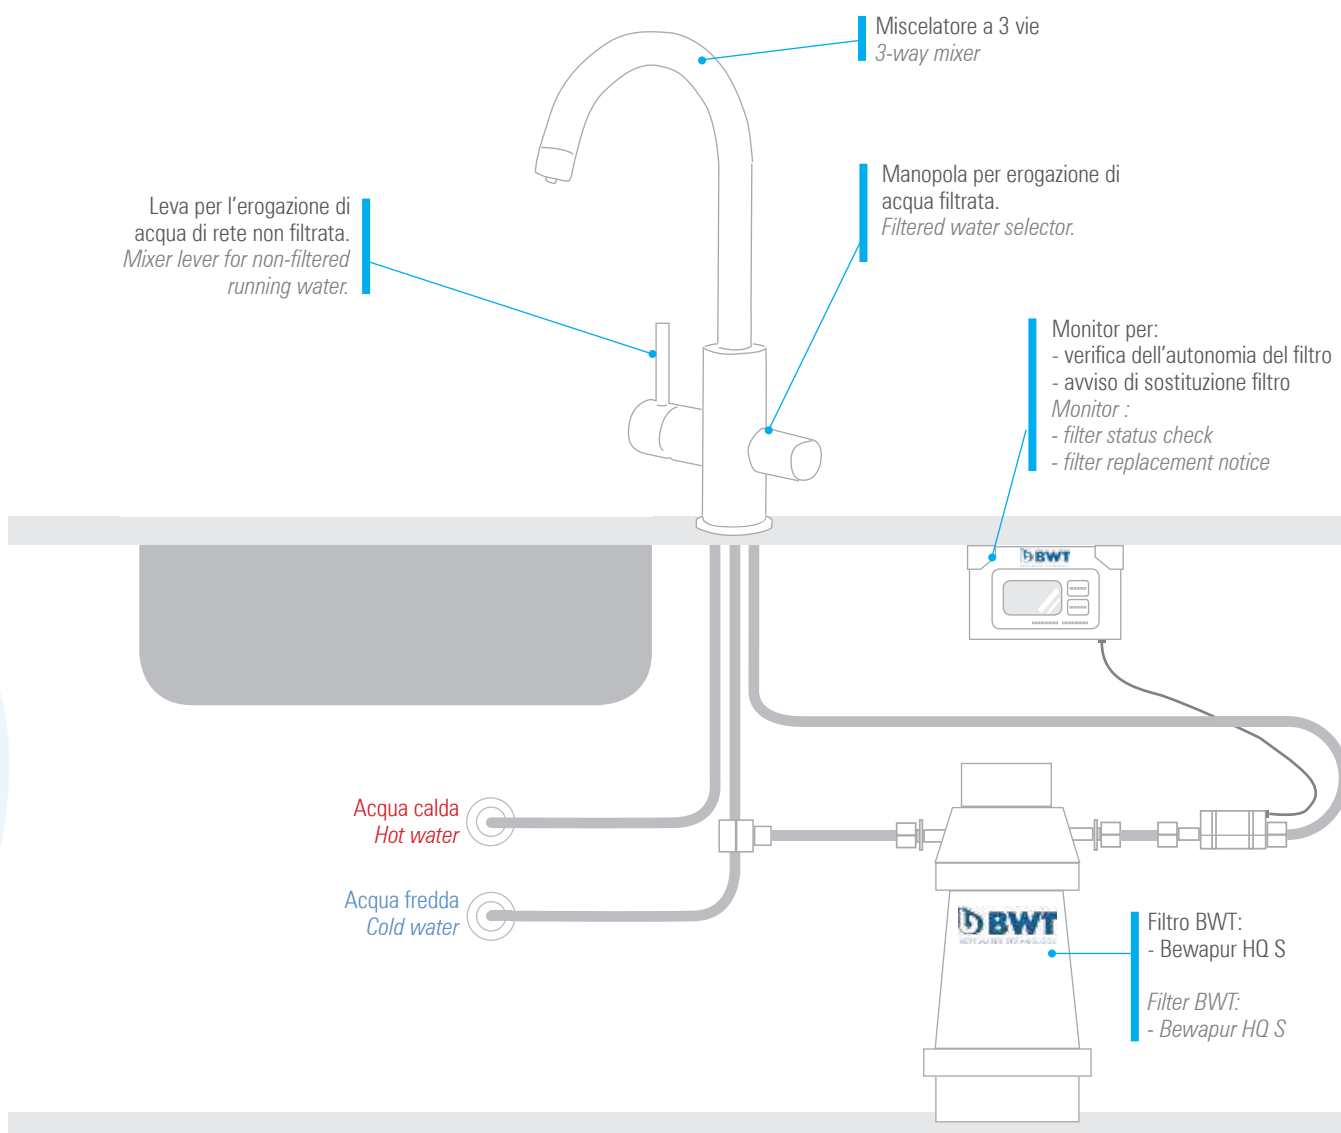

CARATTERISTICHE TECNICHE:

TECHNICAL FEATURES:

Tipo di filtro - <i>Filter type</i>	Bewapur HQ S / Item code A890
Autonomia del filtro - <i>Filter life</i>	6000 litri - liter *
Finezza di filtrazione media - <i>Average filtration finenes</i>	0,5 micron
Portata nominale del fitlo max. - <i>Max. nominal flow rate of the filter</i>	3,3 l/min
Dimensioni filtro + testata di connessione - <i>Filter size + connection head (H x D)</i>	270 x 100 mm

	FILTRI - FILTERS	RUBINETTO - TAP
Pressione di esercizio - <i>Operating pressure</i>	2 - 7 bar **	1 - 5 bar **
Temperatura consigliata ingresso acqua calda - <i>Recommended hot water inlet temperature</i>	-	60°C
Temperatura dell'acqua min. / max. - <i>Water temperature min. / max.</i>	4 - 30°C	4 - 80°C
Temperatura ambiente min. / max. - <i>Room temperature min. / max.</i>	4 - 40°C	4 - 40°C

* L'autonomia del filtro può variare in funzione della qualità dell'acqua di alimento. Sostituire il filtro al raggiungimento dell'autonomia o al massimo dopo un anno.
The autonomy of the filter may vary depending on the quality of incoming water. Replace the filter upon reaching autonomy or at the latest after one year.

** Per pressioni superiori prevedere l'utilizzo di un riduttore di pressione
For higher pressures, use a pressure reducer