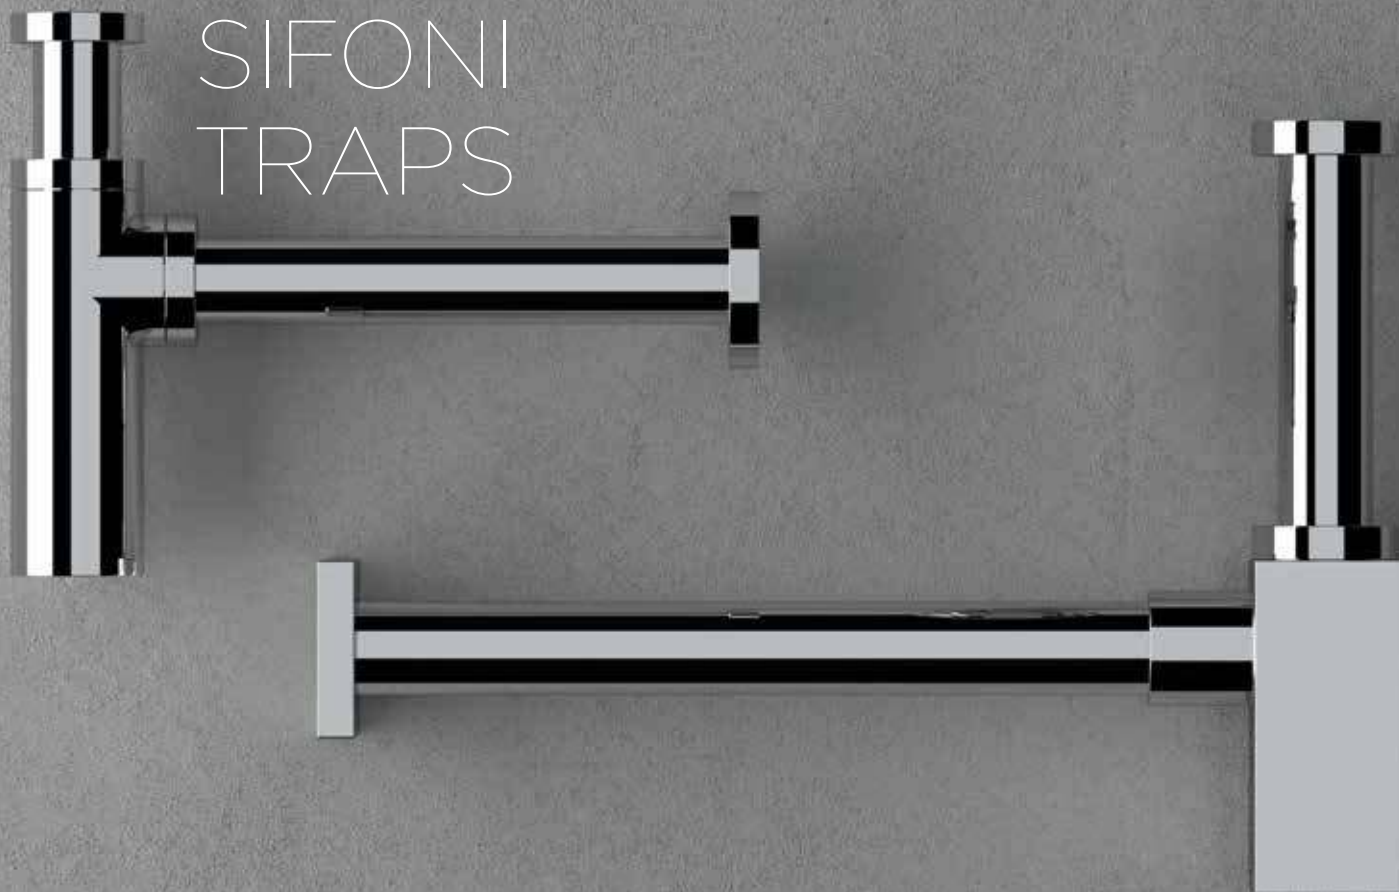

SIFONI TRAPS

A750114 - A740114

SIFONI - TRAPS

A750114

Sifone minimale in ottone cromato 1"1/4.
C.P. brass minimal P trap 1"1/4.

CR	FIN A	FIN B
€77,30	€123,70	€154,60

A755114

Sifone "Minimal" in ottone cromato per bidet.
C.P. brass "Minimal" P trap for bidet.

CR	FIN A	FIN B
€72,10	€115,40	€144,20