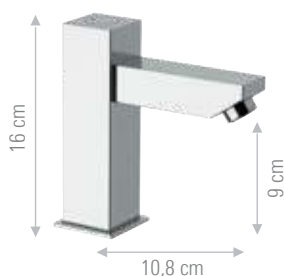

LAVABO ELETTRONICO TEMPORIZZATO - TEMPORIZED ELECTRONIC TAP

TEMT17

Rubinetto a temporizzazione elettronica con attivazione tramite pulsante ad azionamento piezoelettrico alimentato a batteria, minimale quadrato, in ottone cromato, tempo d'apertura circa 10 secondi.

Electronic timing pillar tap with piezoelectric activation button, batteries powered, minimal squared shape, all in c.p. brass, opening time about 10 seconds.

CR
€ 498,30

TEMT217

Rubinetto a temporizzazione elettronica con attivazione tramite pulsante ad azionamento piezoelettrico alimentato a batteria, minimale quadrato, in ottone cromato, **a due tempi d'apertura**: primo tempo circa 10 secondi, secondo tempo circa 20 secondi.

*Electronic timing pillar tap with piezoelectric activation button, batteries powered, minimal squared shape, all in c.p. brass, **two times opening**: first time opening about 10 seconds, second time about 20 seconds.*

CR
€ 498,30