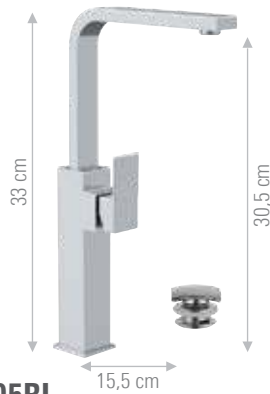

SK605RL

Miscelatore monocomando alto per lavabo con canna corta a "U" girevole e scarico click-clack.
High single-lever one-hole sink mixer with short "U" movable spout and click-clack waste.

CR	FIN A	FIN B
€ 364,40	€ 583,10	€ 728,80