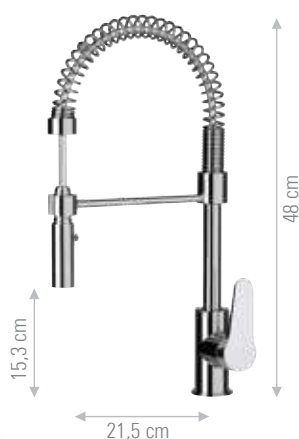

GOURMET

OM689

Miscelatore lavello monocomando a molla con doccetta estraibile ed orientabile a due funzioni e cartuccia Ø35 mm.
Spring single-lever sink mixer with pull-out and swivelling 2 functions hand shower and Ø35 mm cartridge.

CR
€363,10