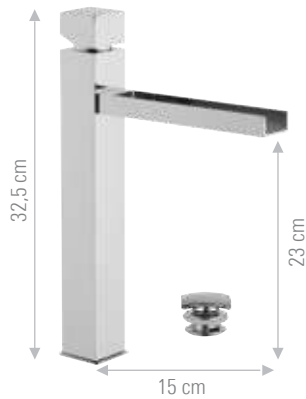

CW607
Monocomando lavabo alto con bocca a cascata, con scarico click-clack.
High basin mixer with waterfall spout, with click-clack waste.

CR
€ 449,30