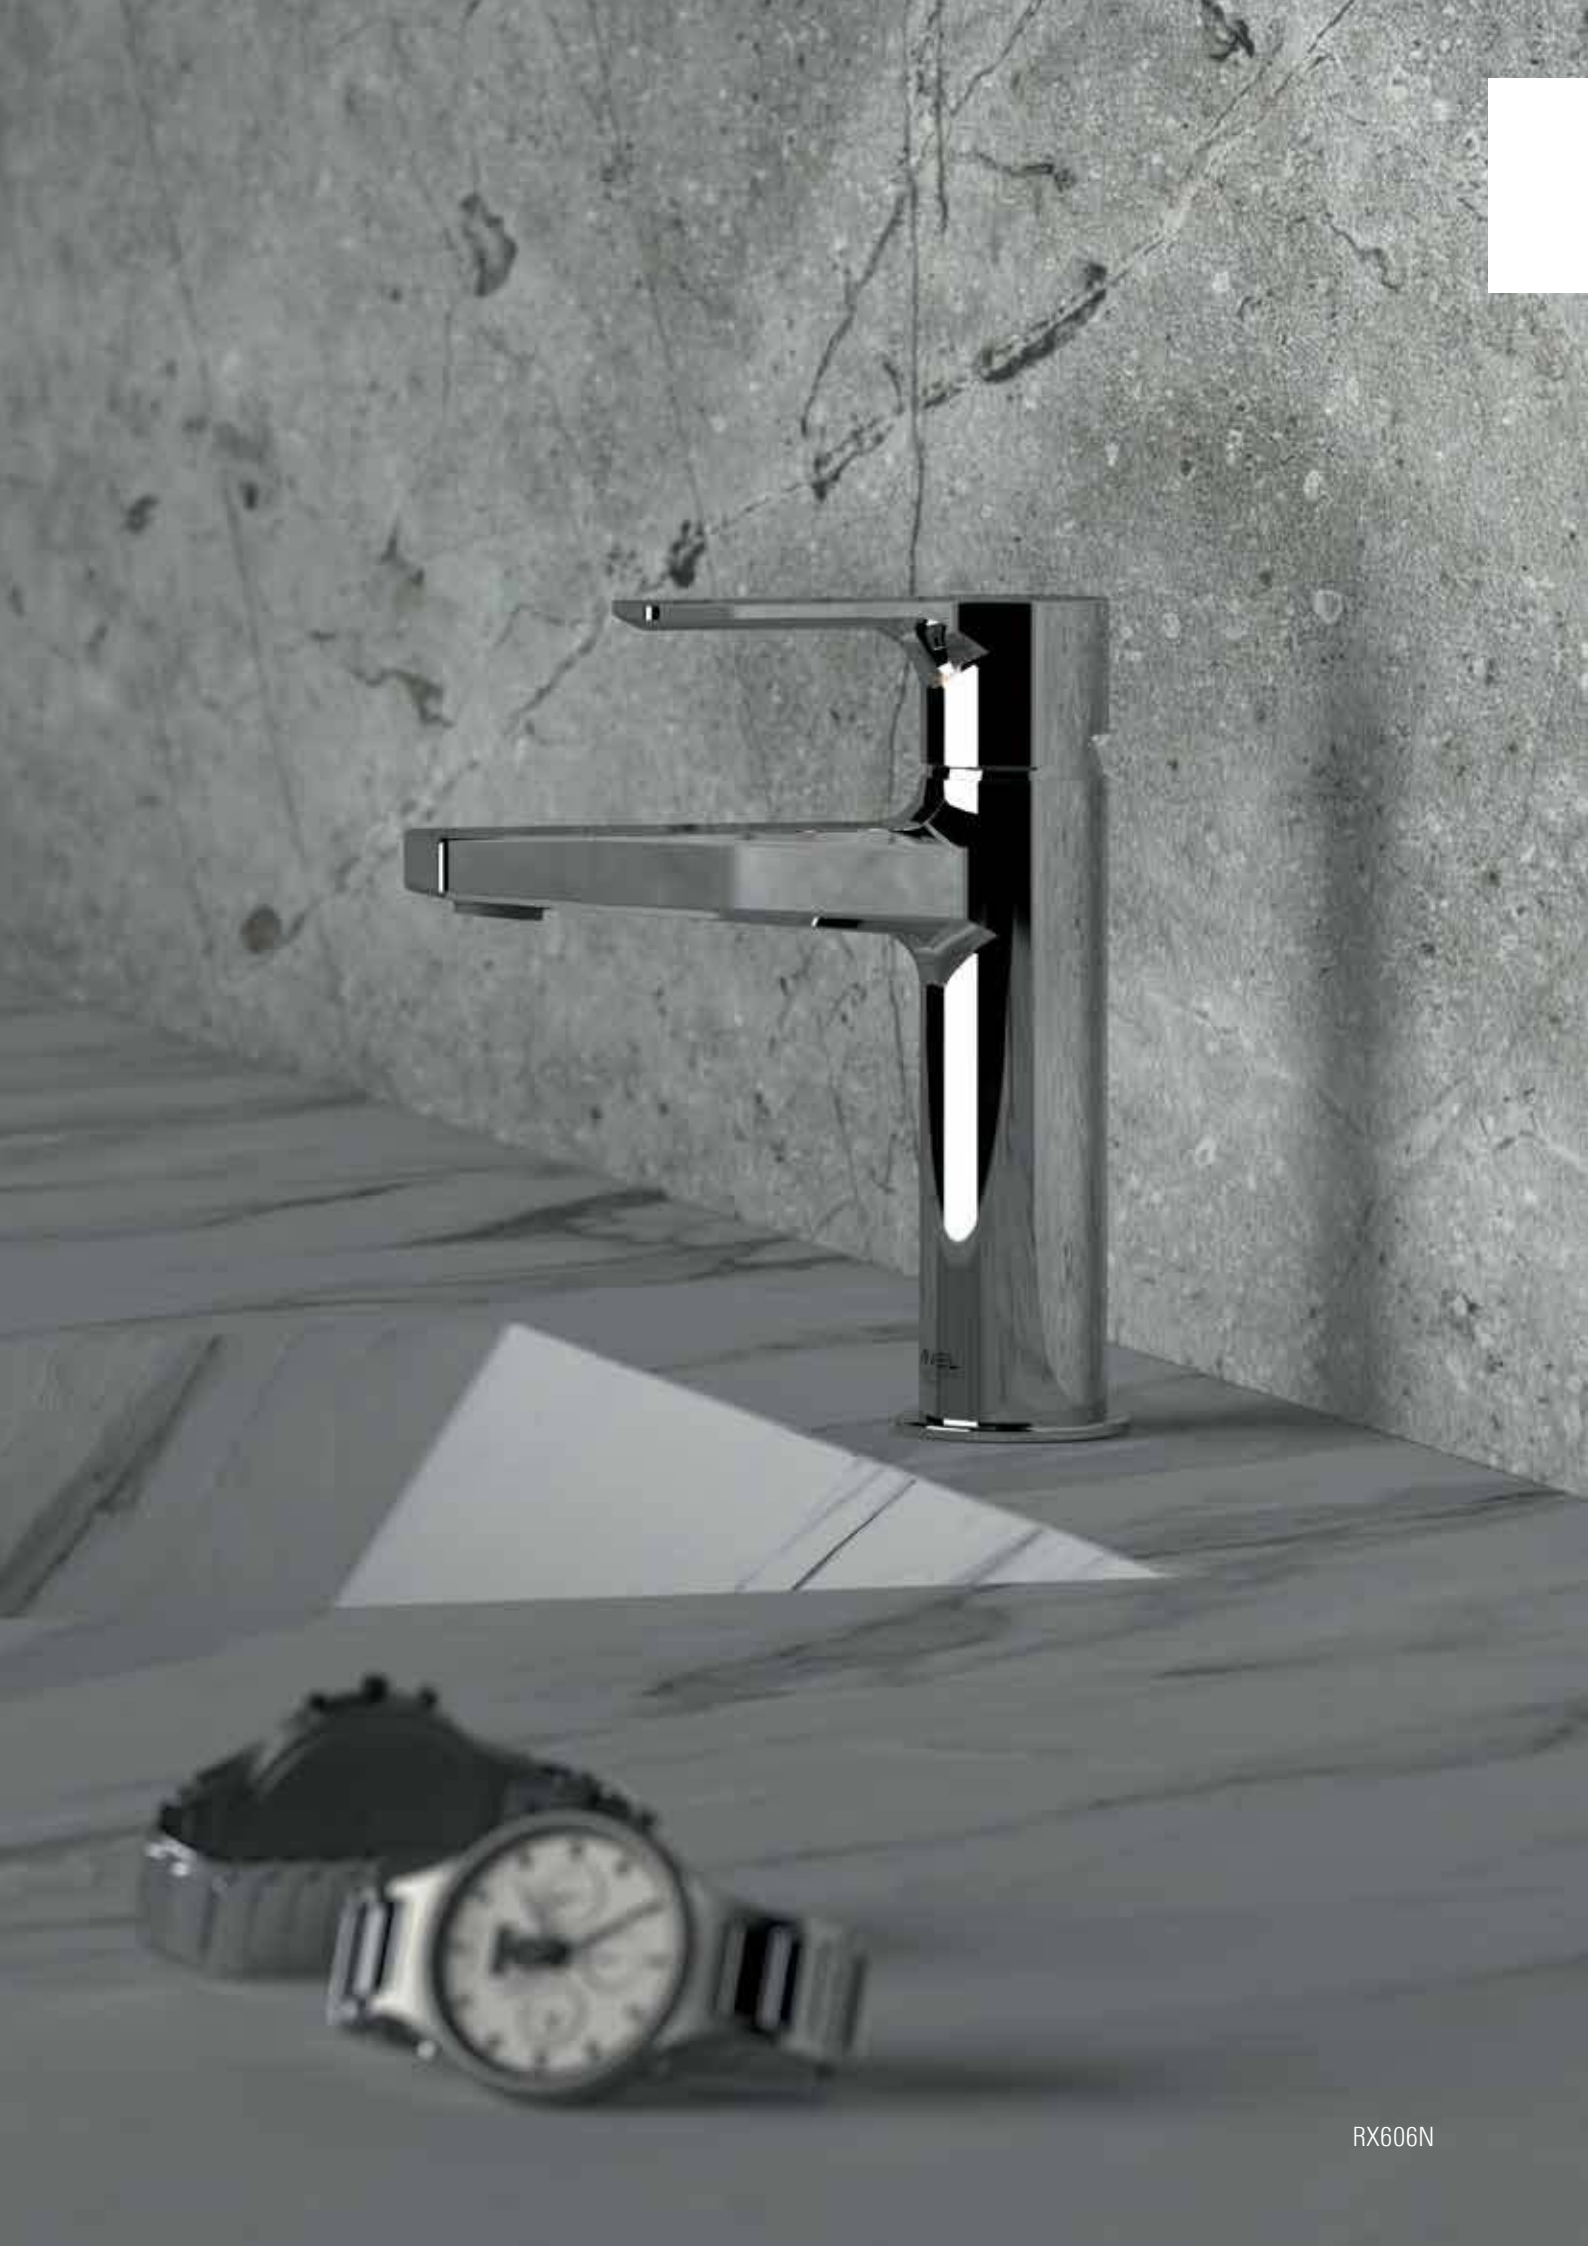

*Reflex is a faucet collection of modern and original single-lever mixers. The faceted surfaces reflect the surrounding light like precious stones do and make Reflex a valuable detail in any style of furniture.*