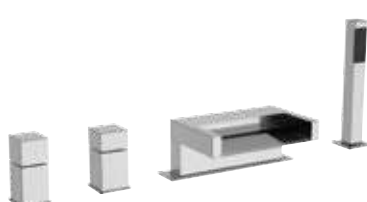

CU697

Miscelatore monocomando bordo vasca.
Single lever deck bath/shower mixer.

CR
€ 1.668,00