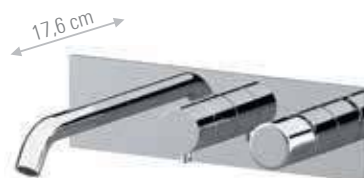

□ □ □ 3 VIE - 3-WAY □ □ □

TG700D3Q

Set miscelatore a incasso a 3 vie per vasca/doccia su piastra unica rettangolare, include miscelatore monocomando, deviatore a 3 uscite, bocca a muro. Da completare con una seconda e una terza uscita acqua.
3-way built-in mixer set for bathtub/shower on single rectangular plate, including single-lever mixer, 3-way diverter, wall spout. To be completed with second and third water outlets.

TG	CR € 652,30	FIN A € 1.043,70	FIN B € 1.304,60
TR-TC	CR € 682,30	FIN A € 1.091,70	FIN B € 1.364,60