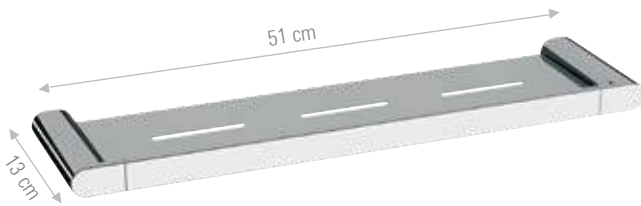

VGPR910

Portarotolo in ottone cromato.
Cp brass toilet paper holder.

CR	FIN A	FIN B
€ 45,70	€ 73,20	€ 91,40

VGPR911

Portarotolo in ottone cromato.
C.p. brass toilet paper holder.

CR	FIN A	FIN B
€ 43,00	€ 68,80	€ 86,00

VGPA970

Portasalviette in ottone cromato.
Cp brass towel holder

CR	FIN A	FIN B
€ 44,30	€ 70,90	€ 88,60

VGME900

Mensola in ottone cromato.
Cp brass shelf.

CR	FIN A	FIN B
€ 92,40	€ 147,90	€ 184,80