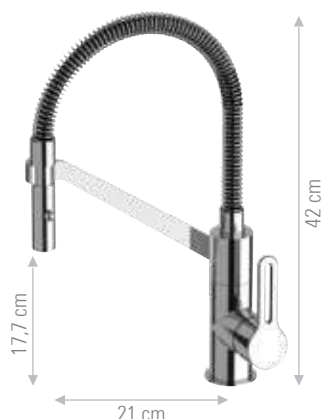

SR233

Miscelatore lavello monocomando con flessibile nero rivestito con molla "fine design" girevole 360°, con doccetta estraibile ed orientabile a due funzioni e cartuccia Ø 35.
Single-lever mixer with black flexible hose coated with "fine design" spring, 360° movable, with pull-out and swivelling 2-functions hand shower and Ø 35 mm cartridge.

CR
€ 481,40