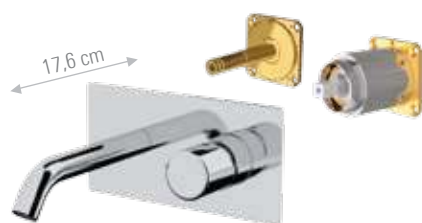

LAVABO BOX INCASSO - BUILT-IN BOX WASHBASIN MIXER

TG632KB

Miscelatore monocomando a incasso per lavabo, con piastra in ottone, bocca lunghezza 17 cm, da abbinare al box incasso.
Single-lever built-in basin mixer, with wall flange in brass, spout length 17 cm, to use with the built-in box.

TG	CR	FIN A	FIN B
	€ 322,50	€ 516,00	€ 645,00
TR-TC	CR	FIN A	FIN B
	€ 352,50	€ 564,00	€ 705,00