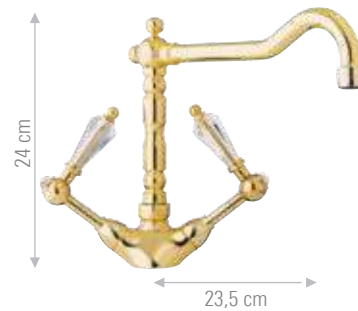

RY7114D0

Monoforo lavello con canna antica.
One hole sink mixer with "Antique" spout.

RC	CR	FIN A	FIN B
	€ 552,80	€ 884,50	€ 1.105,60
RY	CR	FIN A	FIN B
	€ 452,80	€ 724,50	€ 905,60