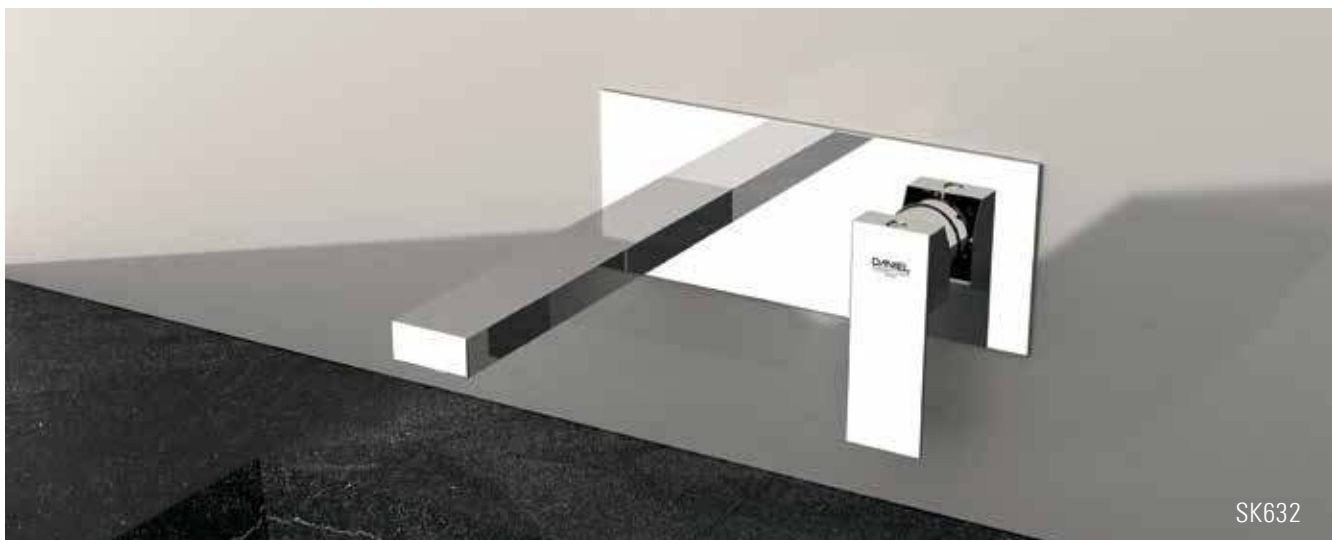

AMBITION

TRILOGY

TIARA

TOKYO

SKYLINE

FUSION

DIVA

SPEED

SWING

JAX