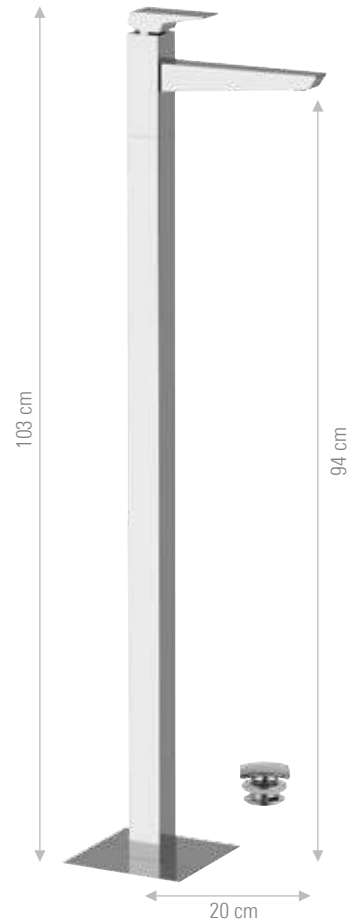

SP688

Miscelatore monocomando lavabo da pavimento con click-clack e troppo pieno.
Single-lever mixer floor mounting with click-clack and overflow.

CR	FIN A	FIN B
€ 1.337,90	€ 2.140,70	€ 2.675,80
ELEGANCE - SENSE		
€ 3.612,40