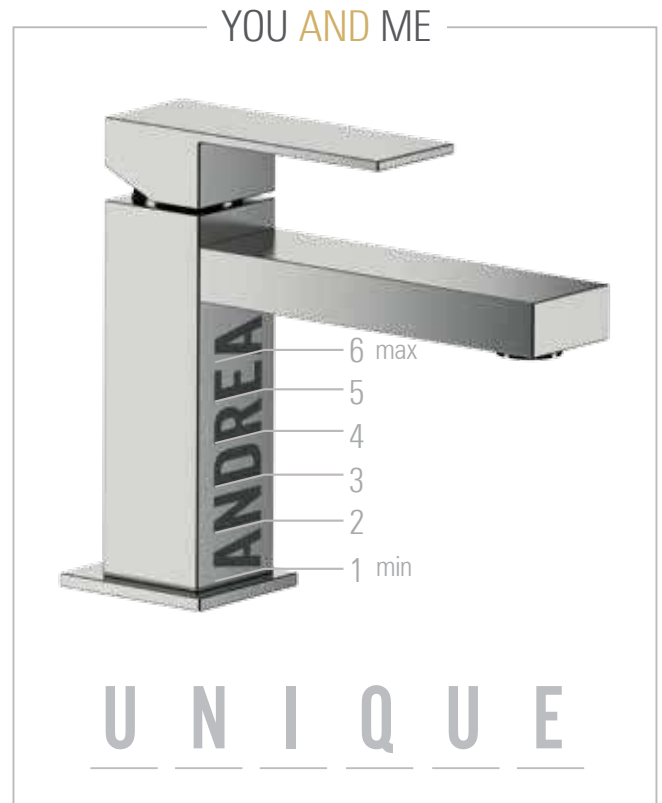

La proposta YOU AND ME è dedicata a due modelli di miscelatori per lavabo SKYLINE e a due modelli di miscelatori per lavabo TOKYO (versione con e senza scarico) in quanto si presuppone che vengano installati sopra-piano, senza che una bacinella copra la scritta.

Decor lettering

Using YOU AND ME DEKORA option, the washbasin mixers from SKYLINE and TOKYO collections can be customized with a text of Your choice. Whether it's Your name, a loving nickname for the family members or a word that represents you, the result will always be unique and spectacular.

*Each word must have a **maximum of 6 characters** which will be distributed on the front base of the mixer. The font used is in uppercase only and in the style shown here below.*

You can have a tone-on-tone result by choosing a decoration that combines the same color in the shiny and brushed versions, or a more contrasted result by choosing a decoration with shiny black chrome that best highlights the writing. In both cases the result will be very spectacular.

The YOU AND ME proposal is dedicated to two models of SKYLINE washbasin mixers and two models of TOKYO washbasin mixers (with and without waste) as it is assumed that they are installed above the top, without a basin covering the writing.

A B C D E F G H I J K L M N O P Q R S T U V W X Y Z