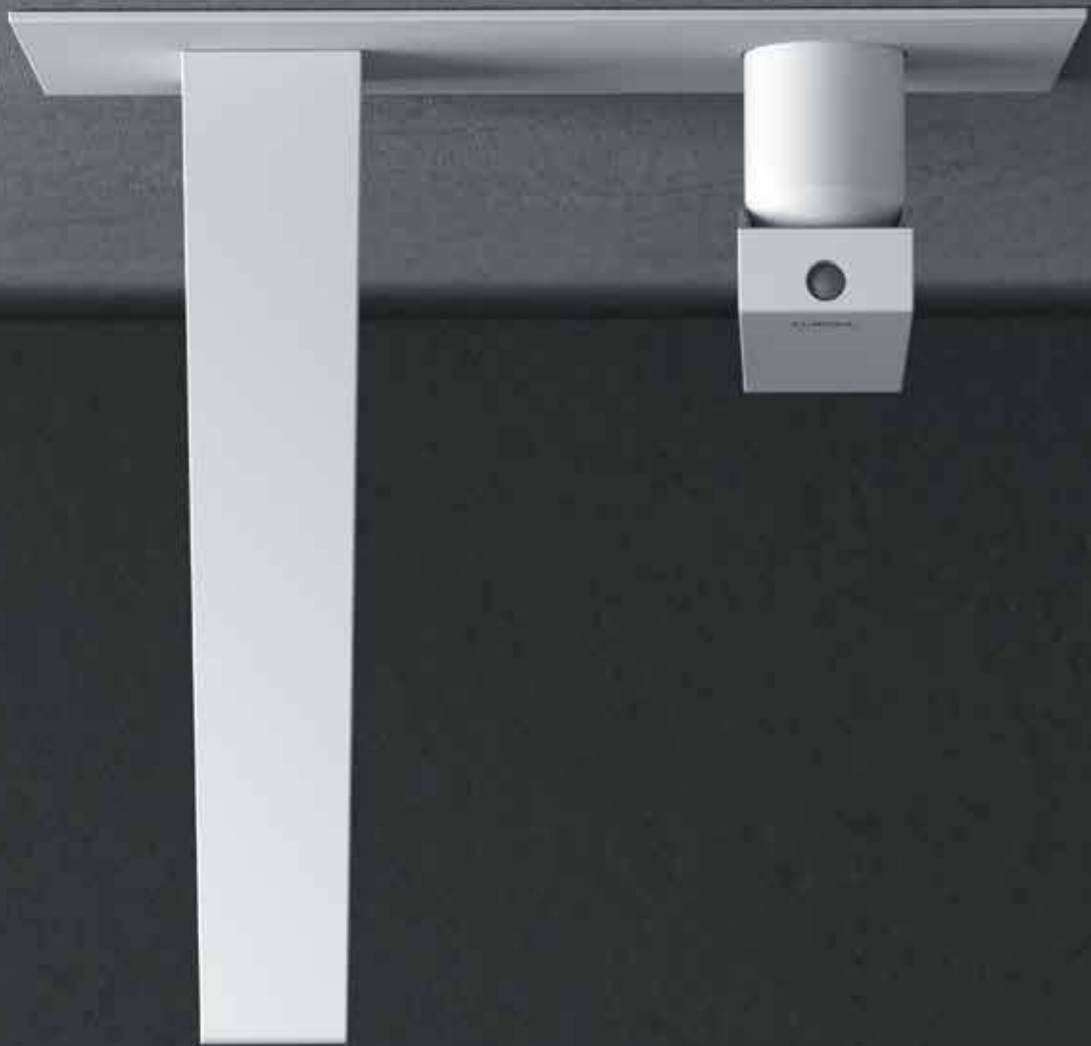

14

BIANCO OPACO

MATT WHITE

SP63214

AMBITION

TRILOGY

TIARA

TOKYO

SKYLINE

FUSION

DIVA

SPEED

SWING

JAX